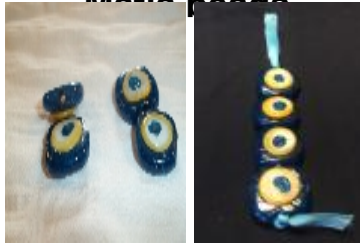

Motif beads

IDENTIFIER
2016/07/18-322

ARTIST
Mary Webb